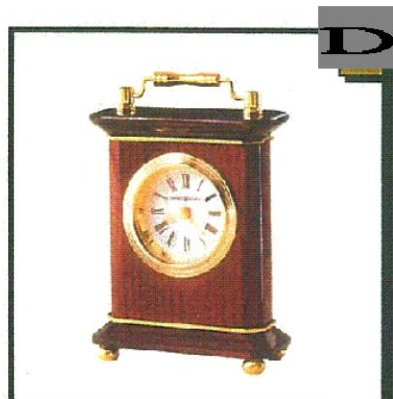

BRONZE LEVEL

A. ROLLING DUFFEL BAG
21"x9"x14

B. LADIES VEST
PORT AUTHORITY

C. MENS VEST
PORT AUTHORITY

BLACK OR CHARCOAL

D. ROSEWOOD BRACKET
CLOCK BY
HOWARD MILLER

E. WALL PLAQUE

F. COACH'S STYLE JACKET